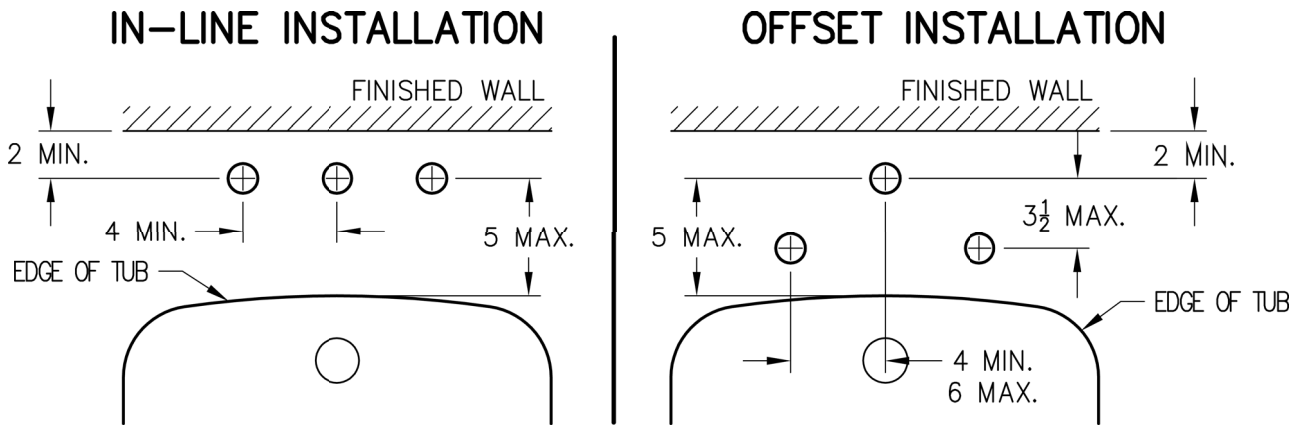

# INSTALLATION DIMENSIONS

## Roman Tub Valve

### Critical Dimensions:

Minimum Hole Size	1 1/4" DIA
-------------------	------------

Dimensions are in Inches

1-800-PFAUCET www.pricepfister.com  
19701 DaVinci, Lake Forest, CA 92610  
07/27/07

Pfister Series™  
by Price Pfister.