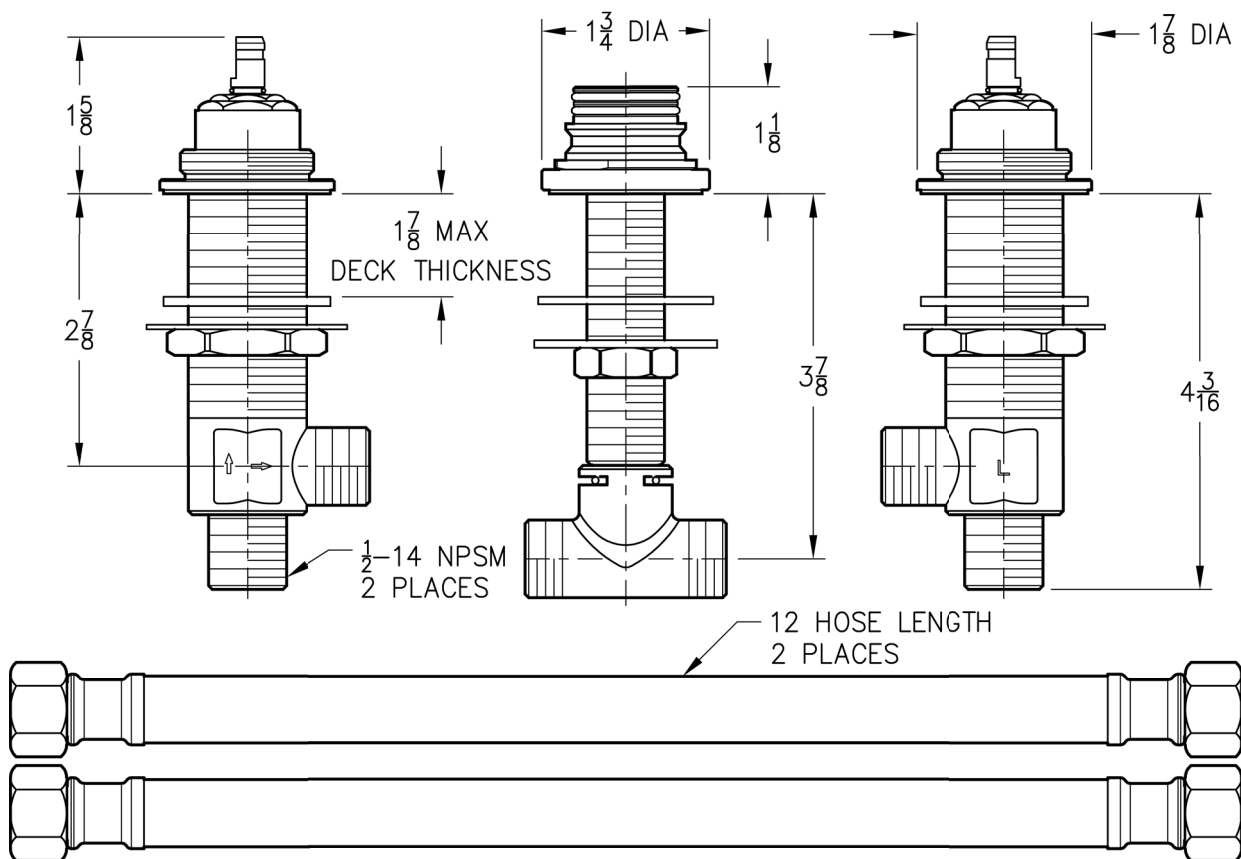

# INSTALLATION DIMENSIONS

## Roman Tub Valve

### Critical Dimensions:

Minimum Hole Size	1 1/4" DIA
-------------------	------------

Dimensions are in Inches

1-800-PFAUCET www.pricepfister.com  
19701 DaVinci, Lake Forest, CA 92610  
07/27/07

Pfister Series™  
by Price Pfister.